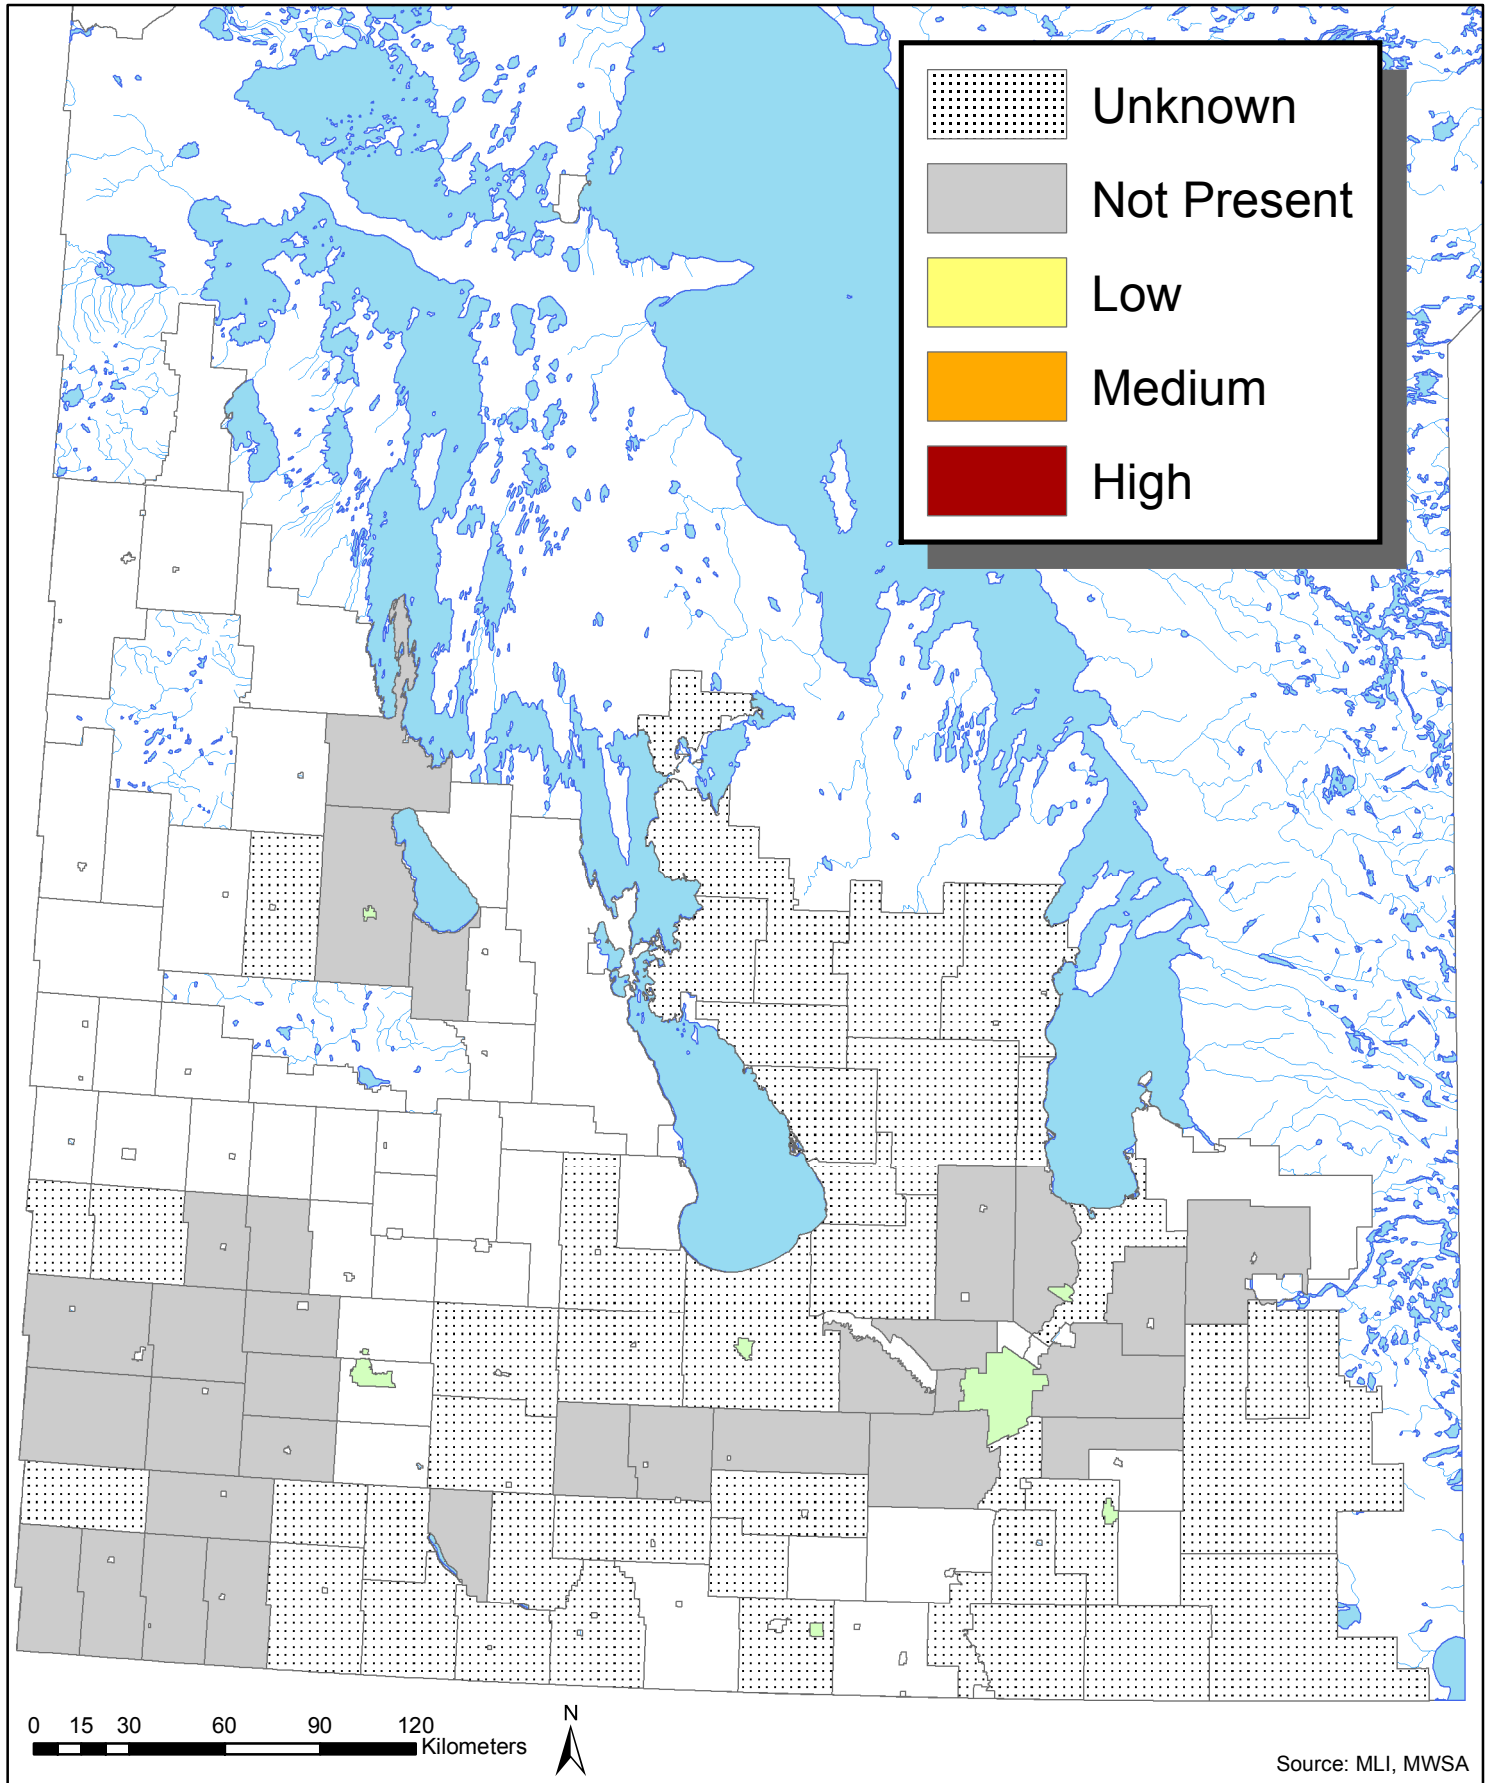

Puncturevine (*Tribulus terrestris*) Infestation in Manitoba Municipalities in 2010

Source: MLI, MWSA

Invasive Species Council of Manitoba
www.invasivespeciesmanitoba.com
(204) 232-6021